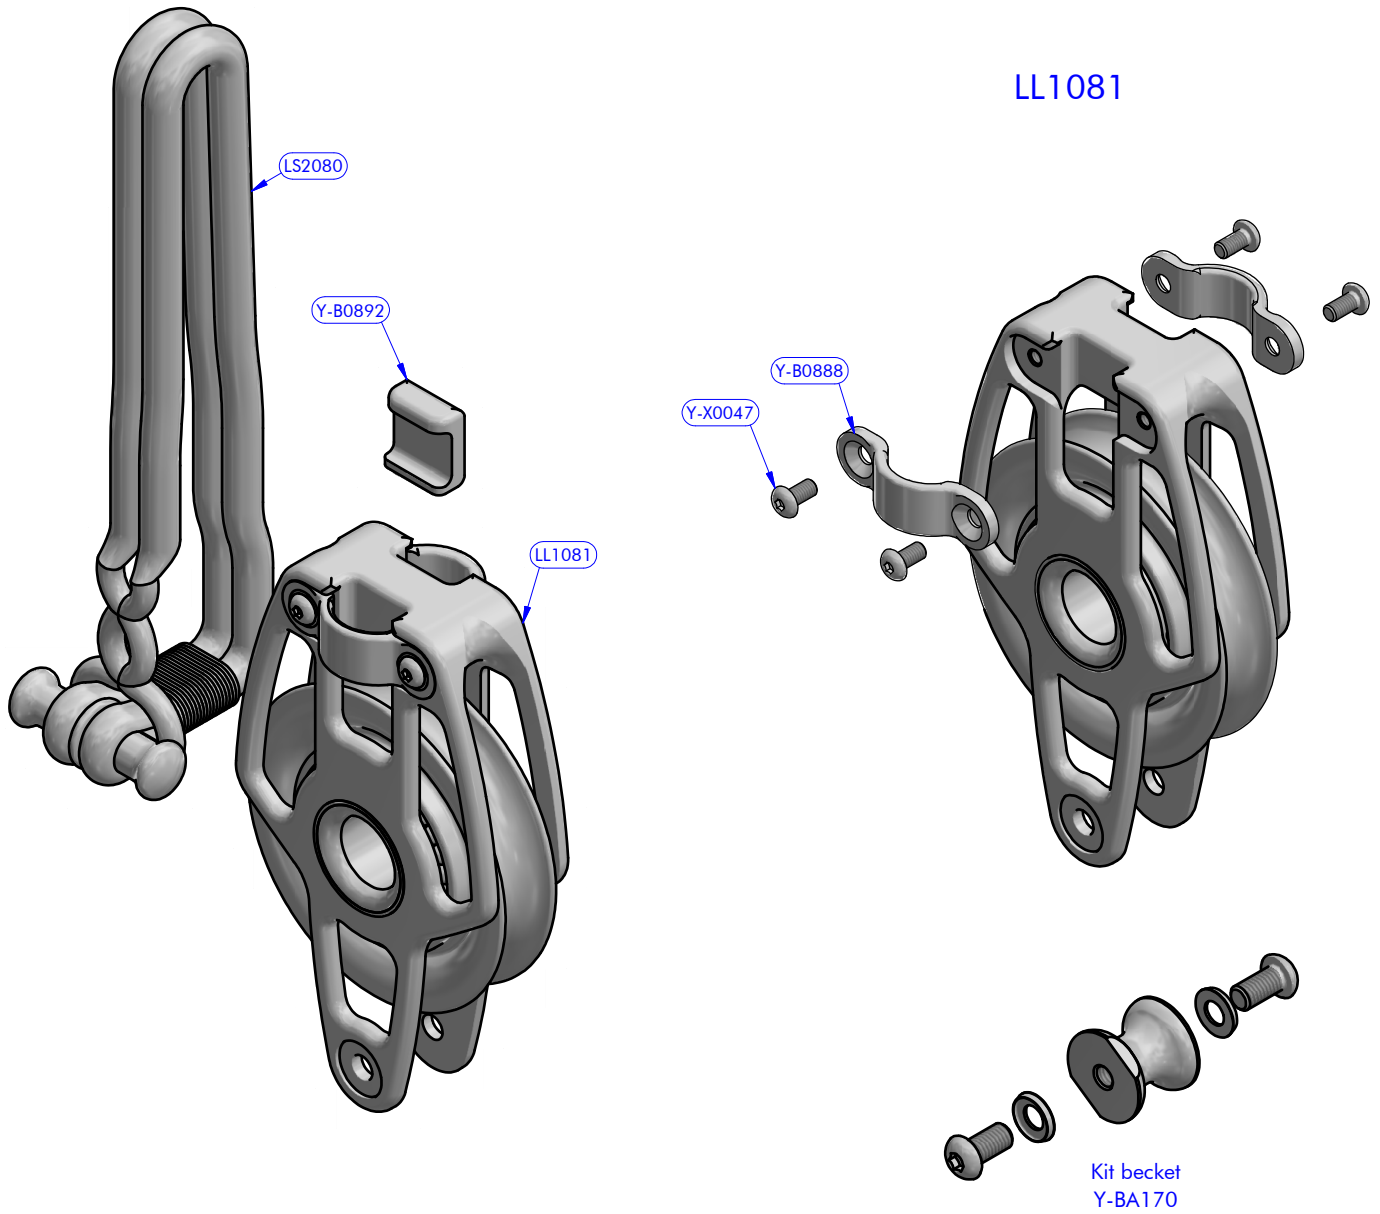

LL1081

PART LIST

CODE	DESCRIPTION	MATERIAL	Q.TY
LL1081	Cheekplate	Various	1
LS2080	Snap loop	Various	1
Y-B0892	Spacer	Plastic	1

PART LIST LL1081

CODE	DESCRIPTION	MATERIAL	Q.TY
Y-B0888	Spacer	Plastic	2
Y-BA170	Kit becket	Various	1
Y-X0047	Screw	S.Steel	4